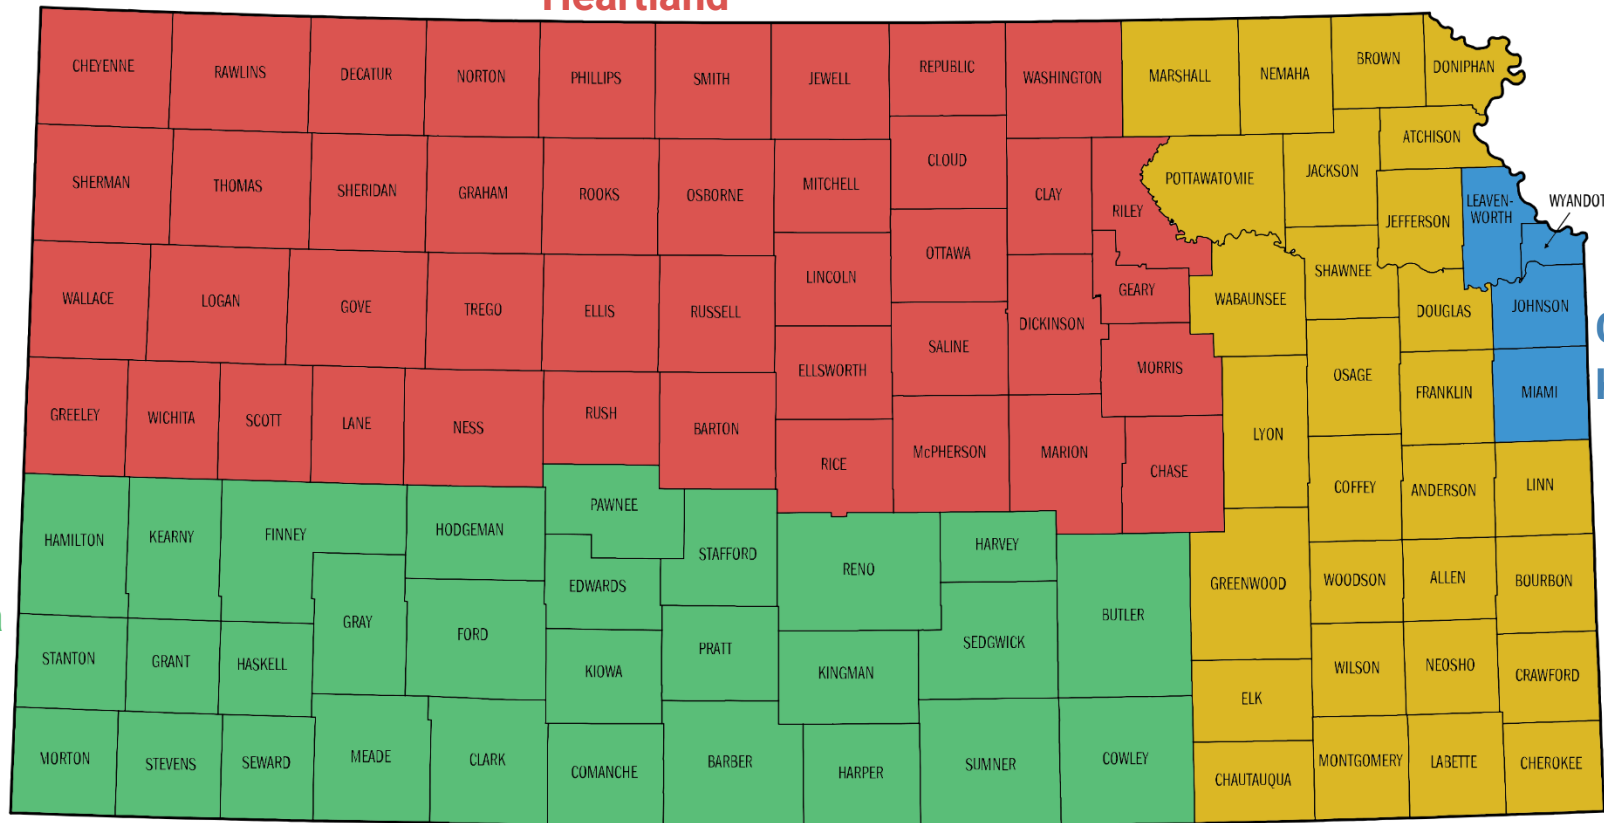

Affiliate Map

Heartland

Greater Kansas City

Wichita

Topeka